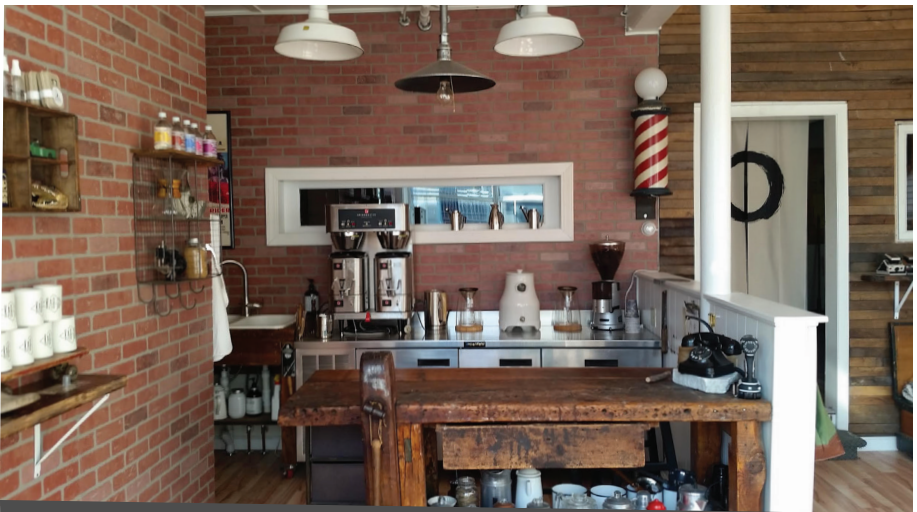

FOR LEASE AVAILABLE IMMEDIATELY

7 WEST CANAL ST WINOOSKI

DOWNTOWN WINOOSKI

- 1000SF +/- retail
- 800SF storage in back
- Many commercial uses
- Equipment available for purchase

$1,500/MO

PETER YEE
802.598.0006
PETER@YELLOWSIGNVT.COM